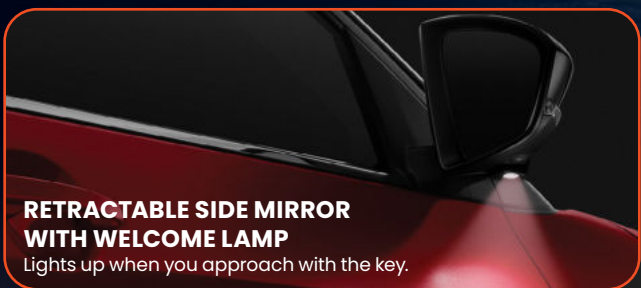

DESIGNED FOR A SIMPLER DRIVE

Imagine a car that makes every day easier.
TRAZ is here, engineered with a clear purpose,
to simplify your life on the road.

TRAZ

ENGINEERED SIMPLICITY

TRENDY

WHERE SIMPLICITY MEETS STYLE

17-INCH WHEELS
Stylish with a distinctive stance.

SIDE SKIRTINGS
Sleek side skirtings for aggressive stance.

FULL LED HEADLAMP
Day-like visibility at night.

FULL LED REAR COMBI LAMP
For a brighter, sharper presence on the road.

RETRACTABLE SIDE MIRROR WITH WELCOME LAMP
Lights up when you approach with the key.

LED FOG LAMP
Enhanced visibility with a distinctive, modern signature.

H VARIANT ONLY

TRENDY AND SLEEK INTERIOR

H VARIANT ONLY

TILT & TELESCOPIC STEERING
Adjust your steering wheel to perfection.

REAR AIR CONDITIONER VENT
Maximum comfort.

PREMIUM SOFT-TOUCH INTERIOR
Feel the luxury.

AUTO AIR CONDITIONING
Keeps your cabin cool and comfortable automatically.