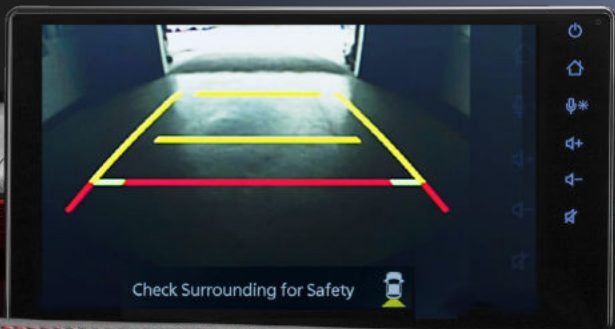

**REAR USB TYPE-C
CHARGING PORT**

**REAR AIR
CONDITIONER VENT**

**REAR SEAT
ARMREST**

**RETRACTABLE
TONNEAU COVER**

VARIANT COMPARISON

X

H

SEMI GRAPHIC FABRIC SEAT

FULL GRAPHIC FABRIC SEAT

REVERSE CAMERA

360° PANORAMIC VIEW MONITOR

DIGITAL AIR CONDITIONING

AUTO AIR CONDITIONING

Features Available on **H** Variant Only

LED FOG LAMP

DIGITAL VIDEO RECORDER (DVR)