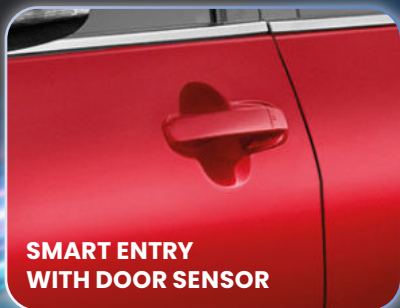

LED FOG LAMP

POWER BACK DOOR WITH MOTION SENSING

SMART ENTRY WITH DOOR SENSOR