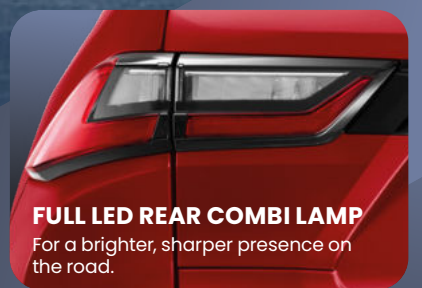

DESIGNED FOR A SIMPLER DRIVE

Imagine a car that makes every day easier.
TRAZ is here, engineered with a clear purpose,
to simplify your life on the road.

TRAZ

ENGINEERED SIMPLICITY

TRENDY

WHERE SIMPLICITY MEETS STYLE

17-INCH WHEELS
Stylish with a distinctive stance.

SIDE SKIRTINGS
Sleek side skirtings for aggressive stance.

FULL LED HEADLAMP
Day-like visibility at night.

FULL LED REAR COMBI LAMP
For a brighter, sharper presence on the road.